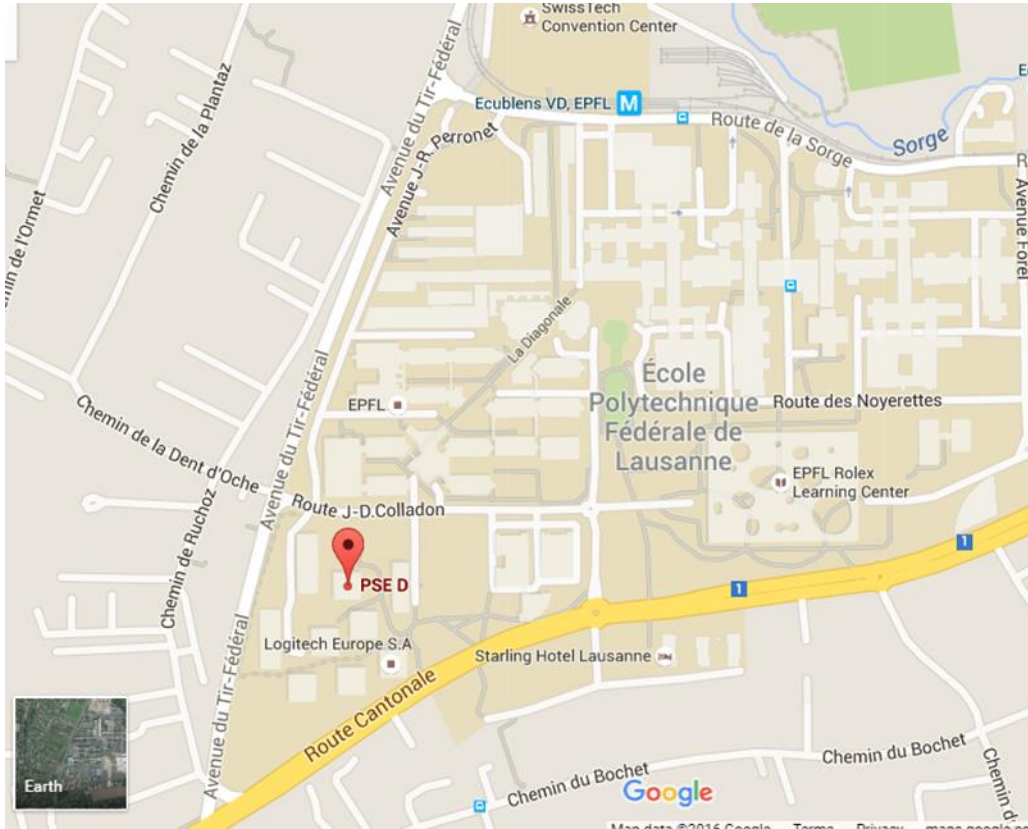

We are located in Building D, in the EPFL Innovation Park. The address is **EPFL Innovation Park, Building D, 1015 Lausanne, Switzerland**. You will find us on the first floor of the building, as you come up from the stairs or come out of the elevator you turn first right, then you take the first left.

If coming by car, you can get directions online for PSE D, 1015 Lausanne.

You can park in the visitors' places under the Rolex Center (please remember to pre-pay):

If coming by public transportation, take metro M1 and get off at station EPFL. Then walk around through the campus to Innovation Park, Building D.