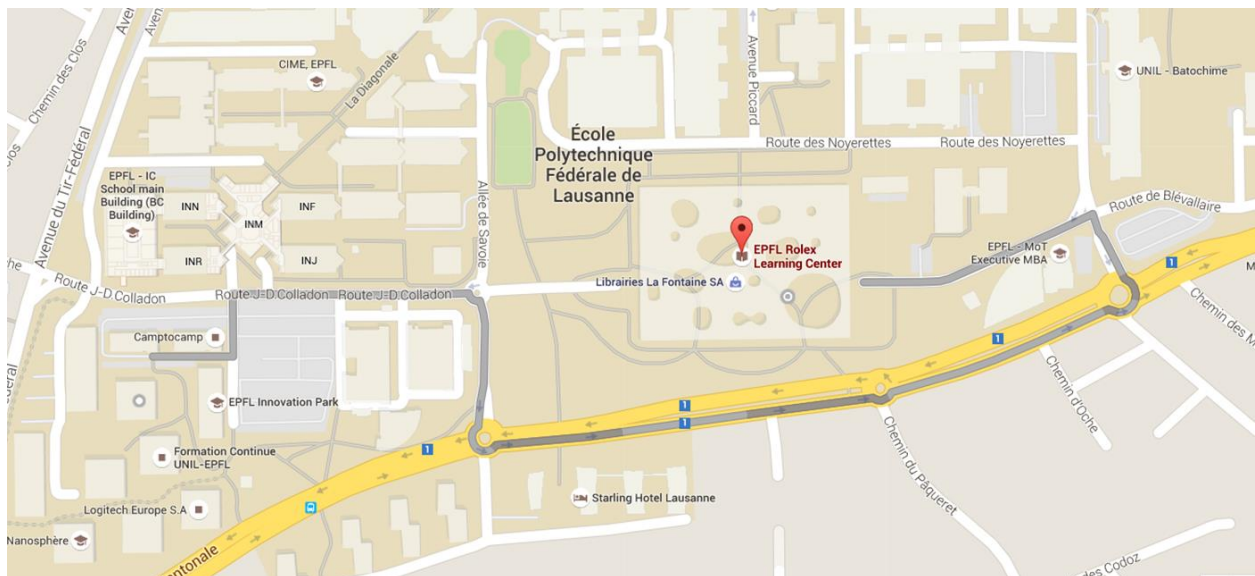

We are located in Building D, in the EPFL Innovation Park. The address is **EPFL Innovation Park, Building D, 1015 Lausanne, Switzerland**. You will find us on the first floor of the building, as you come up from the stairs or come out of the elevator you turn first right, then you take the first left.

If coming by car, you can get directions online for PSE D, 1015 Lausanne.

You can park in the visitors' places under the Rolex Center (please remember to pre-pay):

If coming by public transportation, take metro M1 and get off at station EPFL. Then walk around through the campus to Innovation Park, Building D.